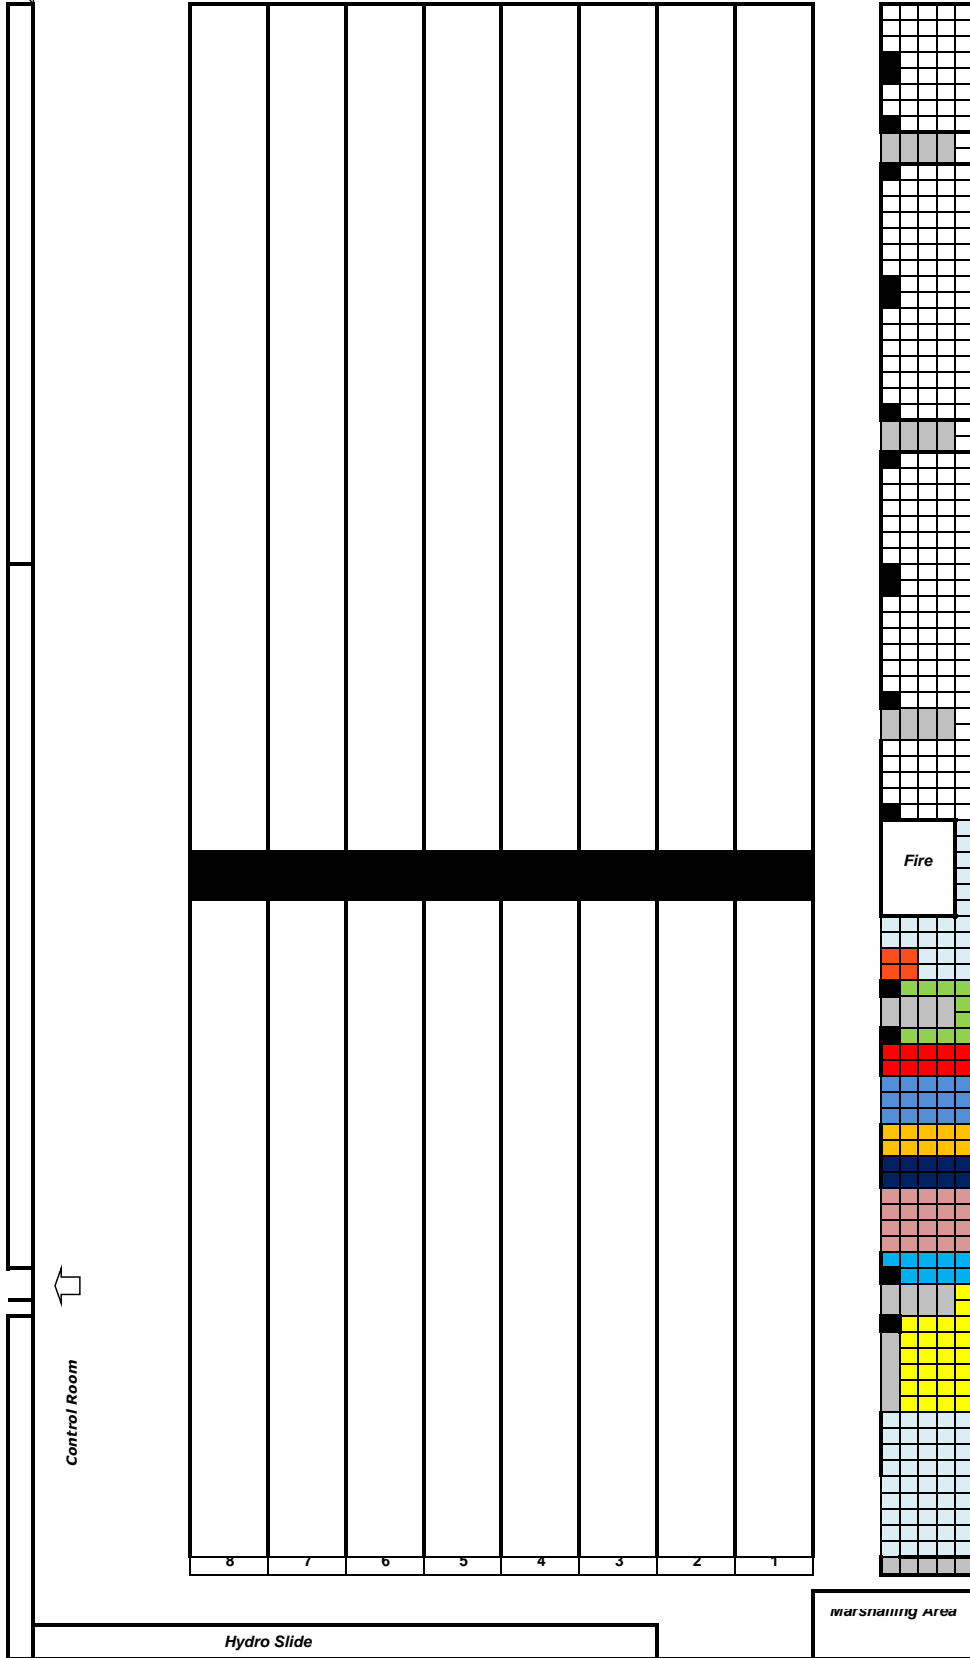

Southland Long Course Championships 2020

4th - 6th December 2020

Entry from Foyer

To changing rooms

RESULTS

SPECTATORS

Fire

Spectators

Jasi

Fjordland

Johnston Waters

Kiwi/Port Chalmers/Taieri/O'town

Bluff / Central Southland

Waverlev

Hokonui

Orca

Murihiku

Spectators

marshalling Area

Hydro Slide

Control Room