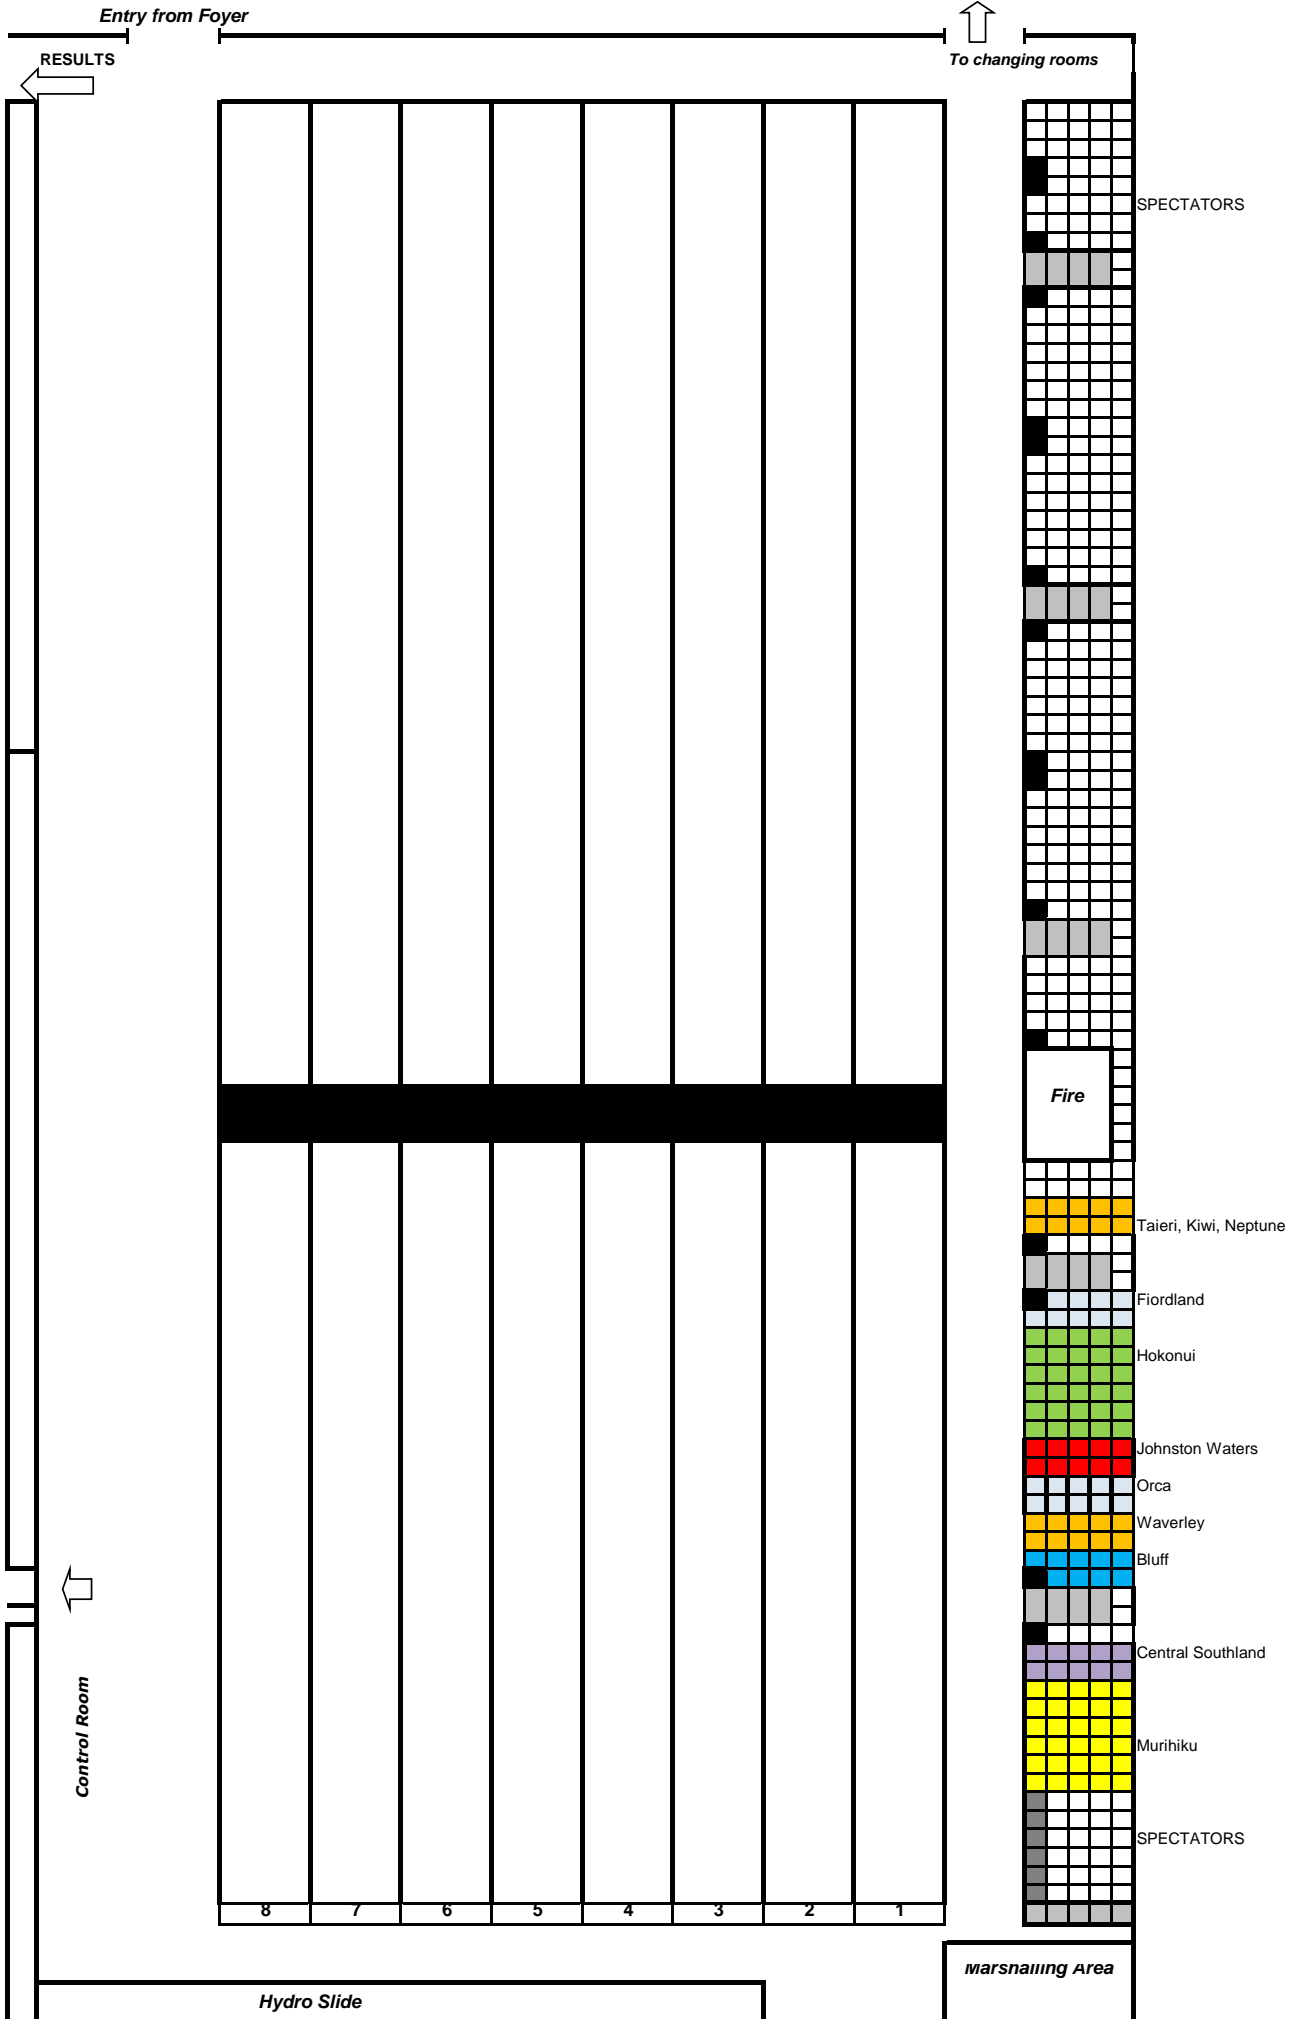

MKU Anniversary Meet 2020

Entry from Foyer

RESULTS

To changing rooms

SPECTATORS

Fire

Taieri, Kiwi, Neptune

Fjordland

Hokonui

Johnston Waters

Orca

Waverley

Bluff

Central Southland

Murihiku

SPECTATORS

Control Room

Hydro Slide

marsnailing Area

8

7

6

5

4