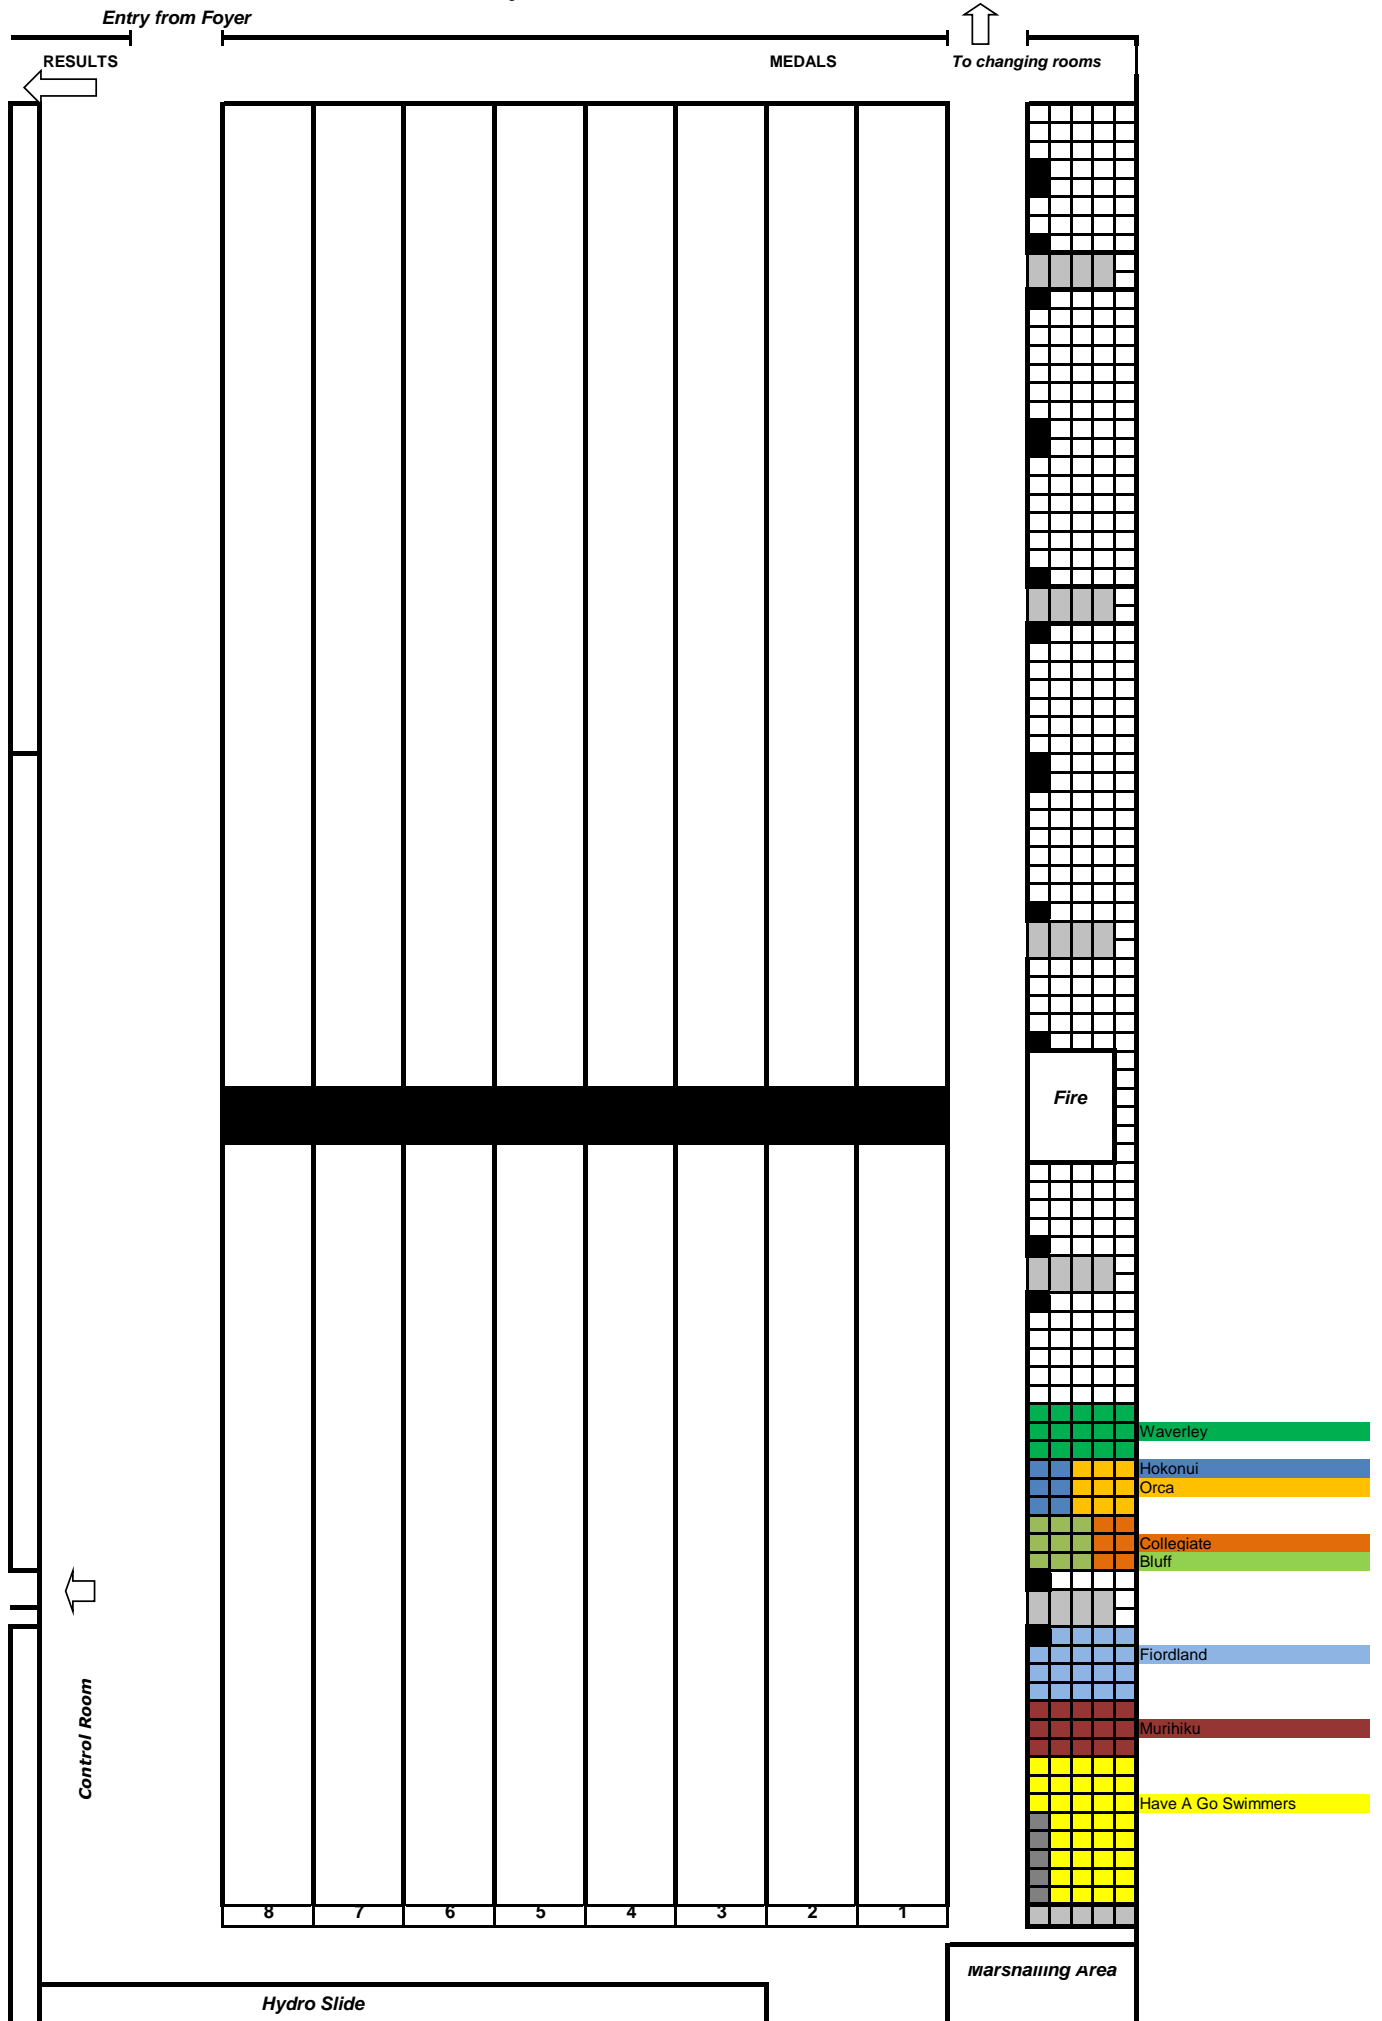

Southland Ribbon Day 2018

Entry from Foyer

RESULTS

MEDALS

To changing rooms

Fire

Control Room

8

7

6

5

4

3

2

1

Hydro Slide